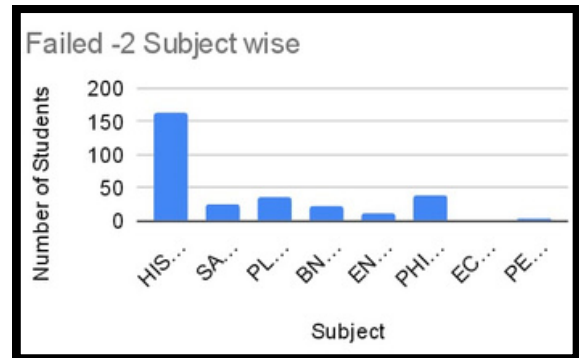

# Result Analysis of B.A General Students

## Observations :

- 1.Pass percentage is extremely poor(18.7%)
2. Highest SGPA :5.30
- 3.Lowest SGPA : 6.70
- 4.Poor performance as per result: History, Bengali