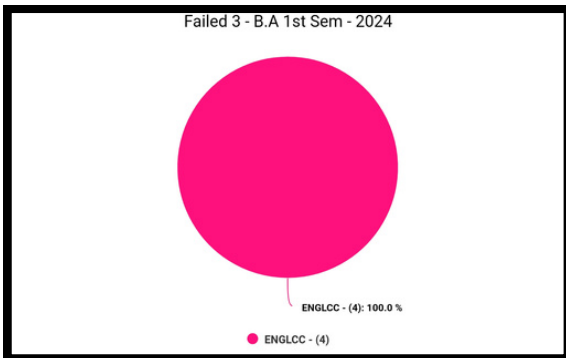

# Result Analysis of B.A General Students

## Observations :

- 1.Pass percentage is extremely poor(18.7%)
2. Highest SGPA :5.30
- 3.Lowest SGPA : 6.70
- 4.Poor performance as per result: History, Bengali