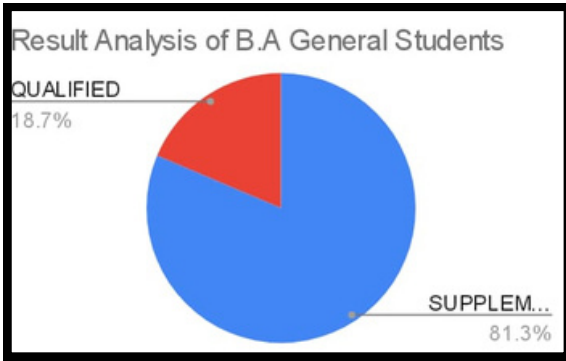

# Result Analysis of B.A General Students

## Observations :

- 1.Pass percentage is extremely poor(18.7%)
2. Highest SGPA :5.30
- 3.Lowest SGPA : 6.70
- 4.Poor performance as per result: History, Bengali