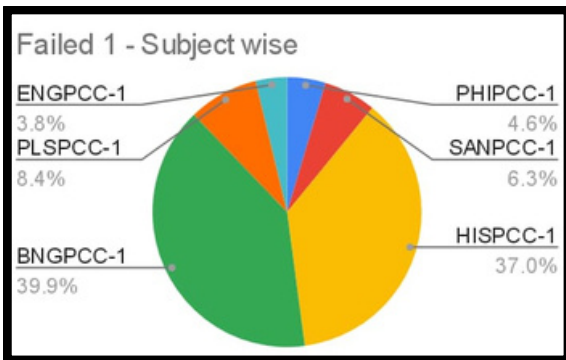

# Result Analysis of B.A General Students

## Observations :

- 1.Pass percentage is extremely poor(18.7%)
2. Highest SGPA :5.30
- 3.Lowest SGPA : 6.70
- 4.Poor performance as per result: History, Bengali