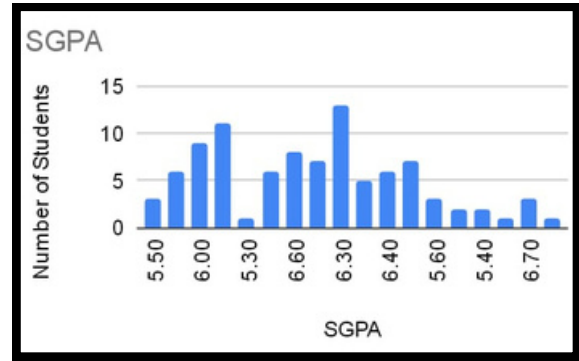

# Result Analysis of B.A General Students

## Observations :

- 1.Pass percentage is extremely poor(18.7%)
2. Highest SGPA :5.30
- 3.Lowest SGPA : 6.70
- 4.Poor performance as per result: History, Bengali