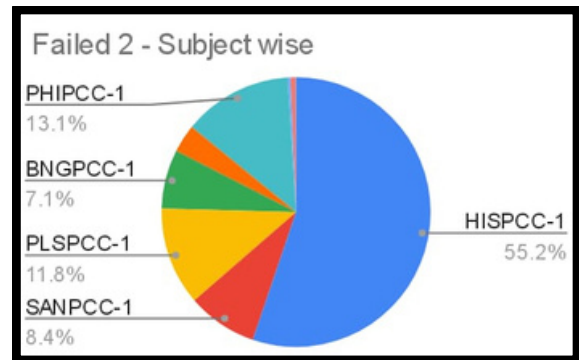

# Result Analysis of B.A General Students

## Observations :

- 1.Pass percentage is extremely poor(18.7%)
2. Highest SGPA :5.30
- 3.Lowest SGPA : 6.70
- 4.Poor performance as per result: History, Bengali