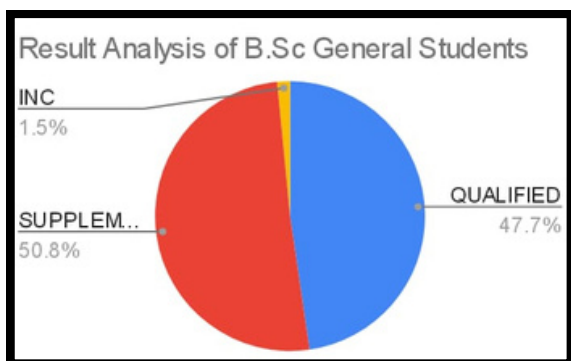

Result Analysis of B.Sc General Students - 1st Semester (2024)

Observations :

1. Poor Pass Percentage (47.7%)
2. Highest SGPA : 8.20
3. Lowest SGPA : 5.40
4. Poor Performance as per result : Zoology & Botany