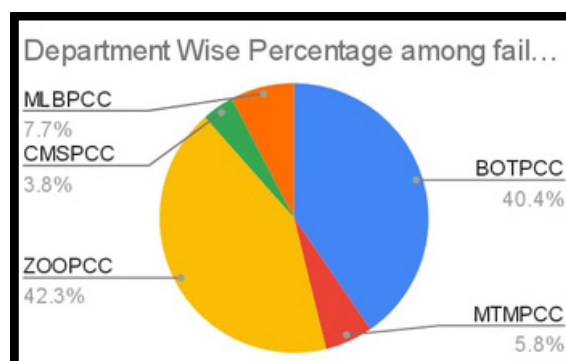

Result Analysis of B.Sc General Students - 1st Semester (2024)

Observations :

1. Poor Pass Percentage (47.7%)
2. Highest SGPA : 8.20
3. Lowest SGPA : 5.40
4. Poor Performance as per result : Zoology & Botany