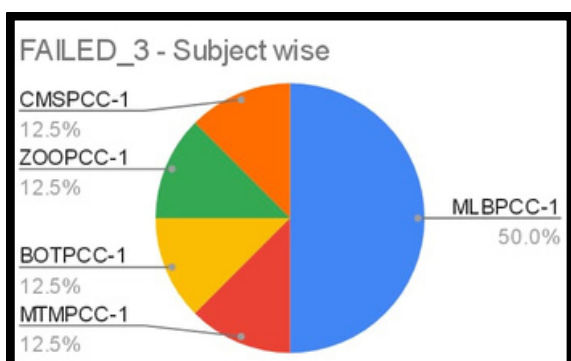

Result Analysis of B.Sc General Students - 1st Semester (2024)

Observations :

1. Poor Pass Percentage (47.7%)
2. Highest SGPA : 8.20
3. Lowest SGPA : 5.40
4. Poor Performance as per result : Zoology & Botany