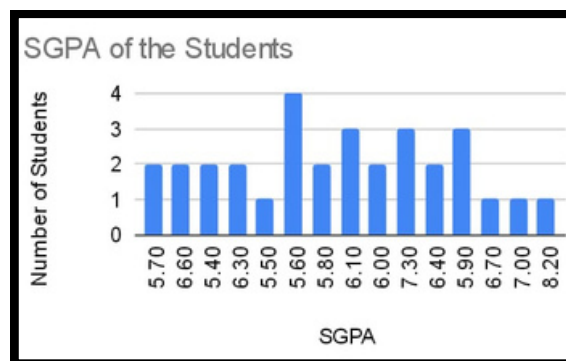

Result Analysis of B.Sc General Students - 1st Semester (2024)

Observations :

1. Poor Pass Percentage (47.7%)
2. Highest SGPA : 8.20
3. Lowest SGPA : 5.40
4. Poor Performance as per result : Zoology & Botany