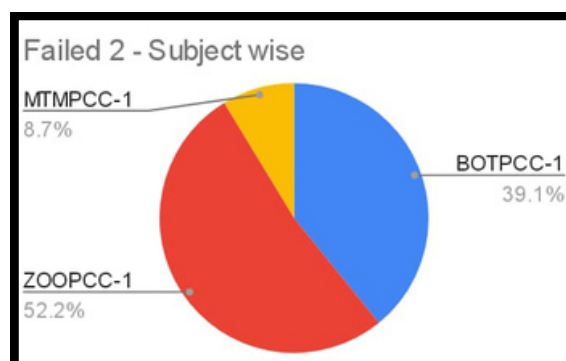

Result Analysis of B.Sc General Students - 1st Semester (2024)

Observations :

1. Poor Pass Percentage (47.7%)
2. Highest SGPA : 8.20
3. Lowest SGPA : 5.40
4. Poor Performance as per result : Zoology & Botany