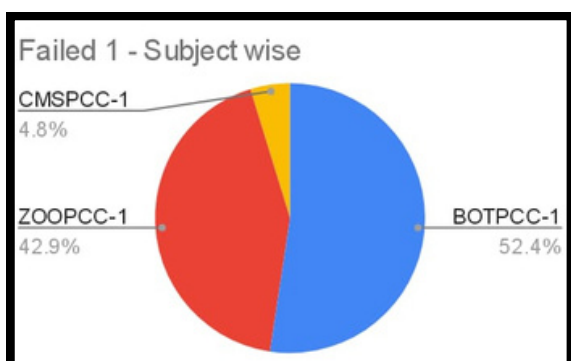

Result Analysis of B.Sc General Students - 1st Semester (2024)

Observations :

1. Poor Pass Percentage (47.7%)
2. Highest SGPA : 8.20
3. Lowest SGPA : 5.40
4. Poor Performance as per result : Zoology & Botany

Action taken :

- | | |
|--------|--------|
| 1..... | 3..... |
| 2..... | 4..... |